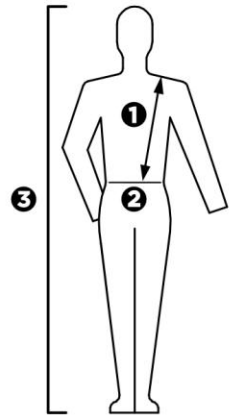

PROTECTION SIZE CHART & CERTIFICATION

LEVEL 1 - AIRFLEX

MEN	STANDARD	INTERNATIONAL	S	M	L	XL
SCOTT AIRFLEX LIGHT VEST M'S SCOTT AIRFLEX POLAR VEST M'S	LEVEL 1 ACCORDING TO EN 1621-2 :2014	GERMANY	44/46	46/48	50/52	54/56
		UK	34/36	36/38	40/42	44/46
		FRANCE	38	40	42	44
		③ HEIGHT (CM)	< 170	170-180	180-185	> 185
		① TORSO LENGTH (CM)	35-40	39-44	42-47	45-49
		CHEST (CM)	92-96	96-102	102-106	109-114
		② WAIST (CM)	74-79	79-84	92-96	98-104

WOMEN	STANDARD	INTERNATIONAL	S	M	L	XL
SCOTT AIRFLEX LIGHT VEST W'S SCOTT AIRFLEX POLAR VEST M'S	LEVEL 1 ACCORDING TO EN 1621-2 :2014	GERMANY	36/38	38/40	40/42	42/44
		UK	8/10	10/12	12/14	14/16
		FRANCE	38	40	42	44
		③ HEIGHT (CM)	< 165	165-170	170-175	> 175
		① TORSO LENGTH (CM)	35-40	35-40	39-44	42-47
		CHEST (CM)	84-89	89-94	94-100	100-106
		WAIST (CM)	65-70	70-75	75-80	80-85

UNISEX	STANDARD	INTERNATIONAL	XS	S	M	L	XL
SCOTT AIRFLEX BACK PROTECTOR	LEVEL 1 ACCORDING TO EN 1621-2 :2014	③ HEIGHT (CM)	< 165	165 - 170	170-180	180-185	> 185
		① TORSO LENGTH (CM)	35-40	35-40	39-44	42-47	45-49

YOUTH	STANDARD	INTERNATIONAL	XXS	XS	S	M
		AGE	4-7	7-9	9-11	11-13
SCOTT AIRFLEX JUNIOR VEST PROTECTOR	LEVEL 1 ACCORDING TO EN 1621-2 :2014	③ HEIGHT (CM)	110-124	124-140	140-155	155-170
		① TORSO LENGTH (CM)	28-31	31-35	35-40	39-44
		CHEST (CM)	57-61	61-65	67-71	71-75
		② WAIST (CM)	54-57	57-59	60-62	63-65
SCOTT AIRFLEX JUNIOR BACK PROTECTOR	LEVEL 1 ACCORDING TO EN 1621-2 :2014	③ HEIGHT (CM)	110-124	124-140	140-155	155-170
		① TORSO LENGTH (CM)	28-31	31-35	35-40	39-44